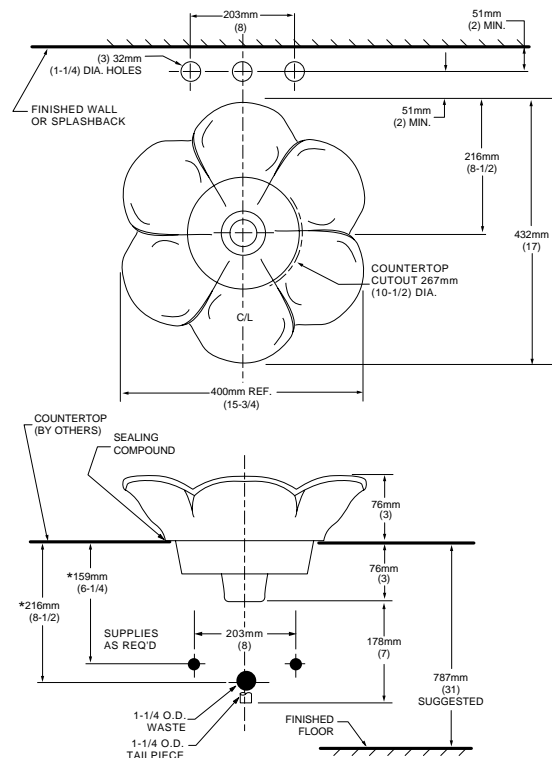

PETAL ABOVE-COUNTER LAVATORY

- Vitreous china
- Lavatory rim rises above counter or cabinet top
- Distinctive floral design in shape of petal
- Lavatory without overflow

0680.000

Nominal Dimensions:
15-3/4" (400mm) round

Bowl sizes:
12-1/2" (318mm) round,
3-3/4" (95mm) deep

**Compliance Certifications -
Meets or Exceeds the Following Specifications:**

- ASME A112.19.2M for Vitreous China Fixtures

To Be Specified

- Color:
- Faucet*:
- Faucet Finish:
- Supplies:
- 1-1/4" Trap:
- Nipple:

* See faucet section for additional models available

NOTES:
*DIMENSIONS SHOWN FOR LOCATION OF SUPPLIES AND "P" TRAP ARE SUGGESTED. FITTINGS NOT INCLUDED WITH FIXTURE AND MUST BE ORDERED SEPARATELY. FOR COUNTERTOP CUTOUT AND INSTALLATION INSTRUCTIONS USE TEMPLATE SUPPLIED WITH LAVATORY.

IN-FIELD ADJUSTMENT OF POP-UP ROD EXTENSION REQUIRED. PROVIDE A 2-1/2" OFF-SET BEND FOR PROPER OPERATION.

IMPORTANT: Dimensions of fixtures are nominal and may vary within the range of tolerances established by ANSI Standard A112.19.2. These measurements are subject to change or cancellation. No responsibility is assumed for use of superseded or voided pages.